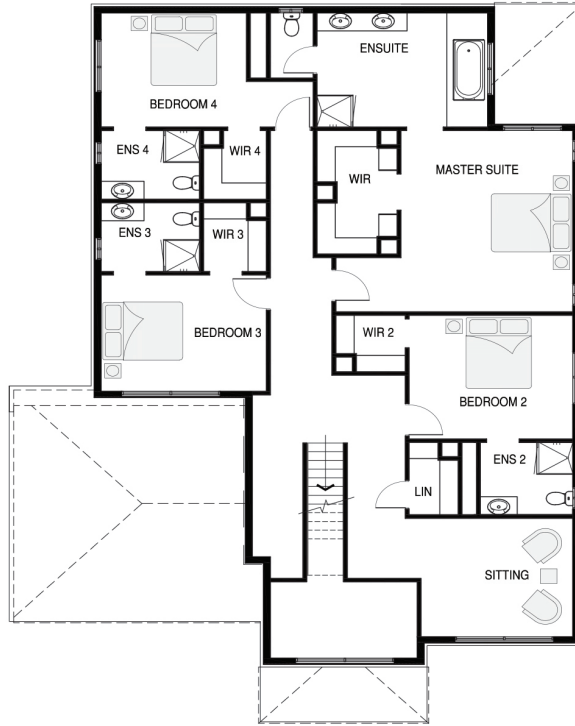

zuccala
homes

Ph: 9407 9333
sales@zuccalahomes.com.au
www.zuccalahomes.com.au

LOT SIZE
16 x 30

4

5

2

RESORT 408

House size	408.03m ²	43.92sq
------------	----------------------	---------

Family	5.50m x 4.43m
Living	4.77m x 3.62m
Meals	4.29m x 3.40m
Theatre	4.30m x 3.60m
Study	3.50m x 3.20m
Sitting	3.27m x 3.71m
Master Suite	5.00m x 4.20m
Bed 2	3.41m x 4.00m
Bed 3	3.21m x 4.04m
Bed 4	3.15m x 3.55m
Alfresco	3.24m x 4.43m
Garage	6.02m x 5.60m
House width	14.00m
House length	19.77m

All floorplans are available in a range of sizes suited to a variety of facades. All floorplans are based on traditional facade unless otherwise stated. Photographs in this catalogue may depict features, fixtures and finishes not supplied by Zuccala Homes. Images are for illustrative purposes only and may include upgrade items. Floorplans facades and finishes are subject to change without notice. Contact a Zuccala Homes Sales Professional for detailed home pricing.