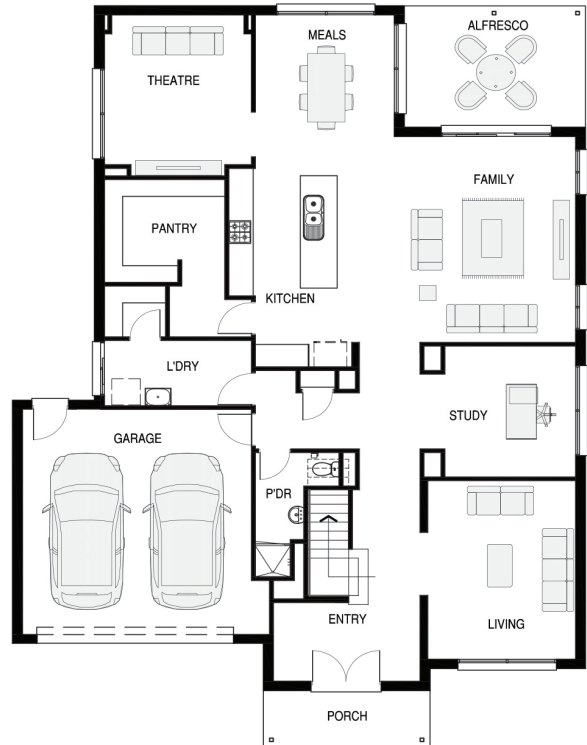

zuccala
homes

Ph: 9407 9333
sales@zuccalahomes.com.au
www.zuccalahomes.com.au

LOT SIZE
16 x 30

4

5

2

RESORT 408

House size	408.03m ²	43.92sq
------------	----------------------	---------

Family	5.50m x 4.43m
Living	4.77m x 3.62m
Meals	4.29m x 3.40m
Theatre	4.30m x 3.60m
Study	3.50m x 3.20m
Sitting	3.27m x 3.71m
Master Suite	5.00m x 4.20m
Bed 2	3.41m x 4.00m
Bed 3	3.21m x 4.04m
Bed 4	3.15m x 3.55m
Alfresco	3.24m x 4.43m
Garage	6.02m x 5.60m
House width	14.00m
House length	19.77m

All floorplans are available in a range of sizes suited to a variety of facades. All floorplans are based on traditional facade unless otherwise stated. Photographs in this catalogue may depict features, fixtures and finishes not supplied by Zuccala Homes. Images are for illustrative purposes only and may include upgrade items. Floorplans facades and finishes are subject to change without notice. Contact a Zuccala Homes Sales Professional for detailed home pricing.